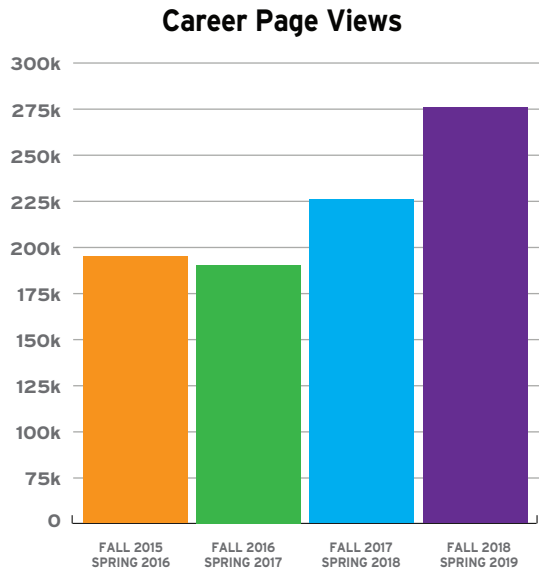

Career Cruising

ACP Progress

Student Portfolios With A Saved Career
9,743

- Top Saved Matchmaking Career Clusters**
- Health Science
 - Arts, A/V Tech & Communications
 - Science, Technology, Engineering & Math
 - Education & Training
 - Law, Public Safety, Corrections & Security

Student Portfolios With A Saved Higher Ed Target
5,699

Message Board Activity

7,400+ Student & Career Coach Posts

Company Engagement

Company Profiles
104 LOCAL | **1,480** REGIONAL
Career Coaches
101 LOCAL | **1,841** REGIONAL

During Fall 2018 and Spring 2019, the career-based learning experiences in the Beloit Memorial, Janesville and Milton school districts generated the following impacts:

- 815+ Total Events / Activities
- 1,890+ Business Partners
- 10,000+ Partner Volunteer Hours
- 18,650+ Student Participants