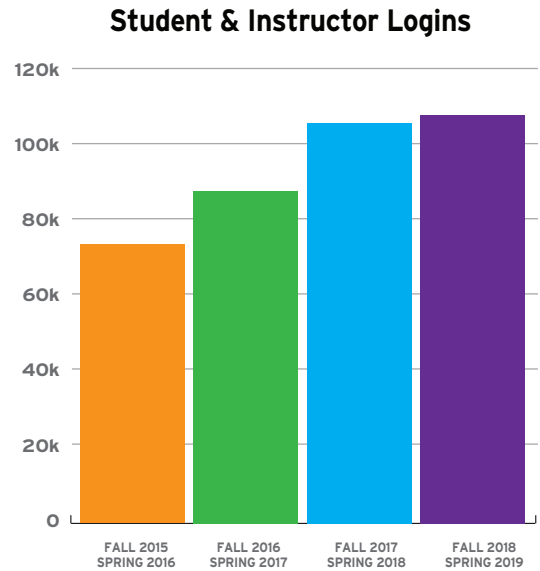

Career Cruising

ACP Progress

Student Portfolios With A Saved Career
9,743

- Top Saved Matchmaking Career Clusters**
- Health Science
 - Arts, A/V Tech & Communications
 - Science, Technology, Engineering & Math
 - Education & Training
 - Law, Public Safety, Corrections & Security

Student Portfolios With A Saved Higher Ed Target
5,699

Message Board Activity

7,400+ Student & Career Coach Posts

Company Engagement

Company Profiles
104 LOCAL | **1,480** REGIONAL
Career Coaches
101 LOCAL | **1,841** REGIONAL