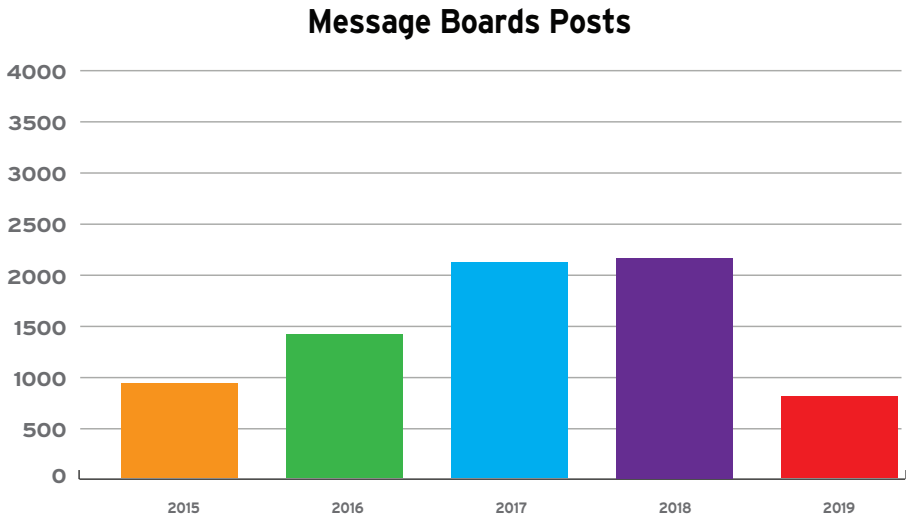

Career Cruising

ACP Progress

Student Portfolios With A Saved Career
9,743

- Top Saved Matchmaking Career Clusters**
- Health Science
 - Arts, A/V Tech & Communications
 - Science, Technology, Engineering & Math
 - Education & Training
 - Law, Public Safety, Corrections & Security

Student Portfolios With A Saved Higher Ed Target
5,699

Message Board Activity

7,400+ Student & Career Coach Posts

Company Engagement

Company Profiles
104 LOCAL | **1,480** REGIONAL
Career Coaches
101 LOCAL | **1,841** REGIONAL

During Fall 2018 and Spring 2019, the career-based learning experiences in the Beloit Memorial, Janesville and Milton school districts generated the following impacts:

- 815+ Total Events / Activities
- 1,890+ Business Partners
- 10,000+ Partner Volunteer Hours
- 18,650+ Student Participants